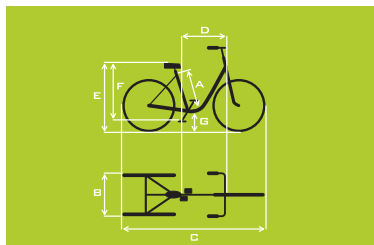

Technical Specs

p 22